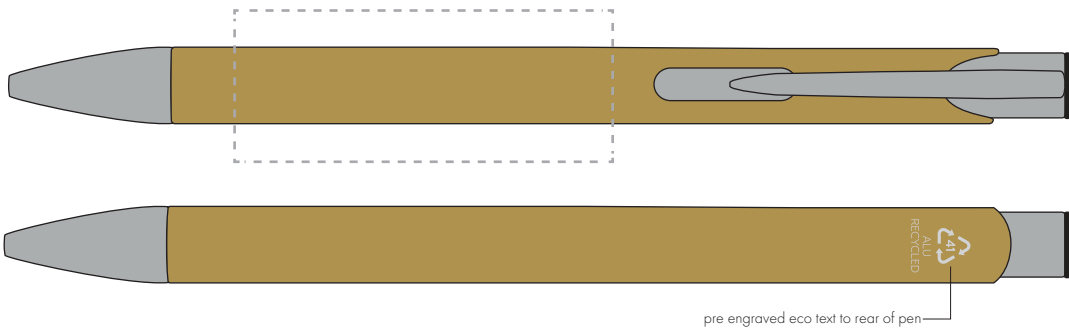

Your Ref:
Our Ref:

Quantity:
Version: 1

Product Code: TPC982001
Product Colour: GOLD

PRINTING CONCERNS:

We stock this item in the following colours

PANTONE REFERENCE(S)

● Engrave

ARTWORK SCALE 100%

ARTWORK SCALE 100%
Rotary Engrave Area:
50mm x 20mm

Product Image for visualisation
- colours may vary

The dashed line is to demonstrate print area and will not appear on your printed item

PLEASE NOTE:

- All colours including print and product are for visual purposes only and should not be regarded as the actual colour of the product and print.
- Some products may vary from batch to batch and may differ from previous orders.
- The colour and texture of a product can also have an effect on the final print colour.
- By approving this order we accept that you understand these terms.